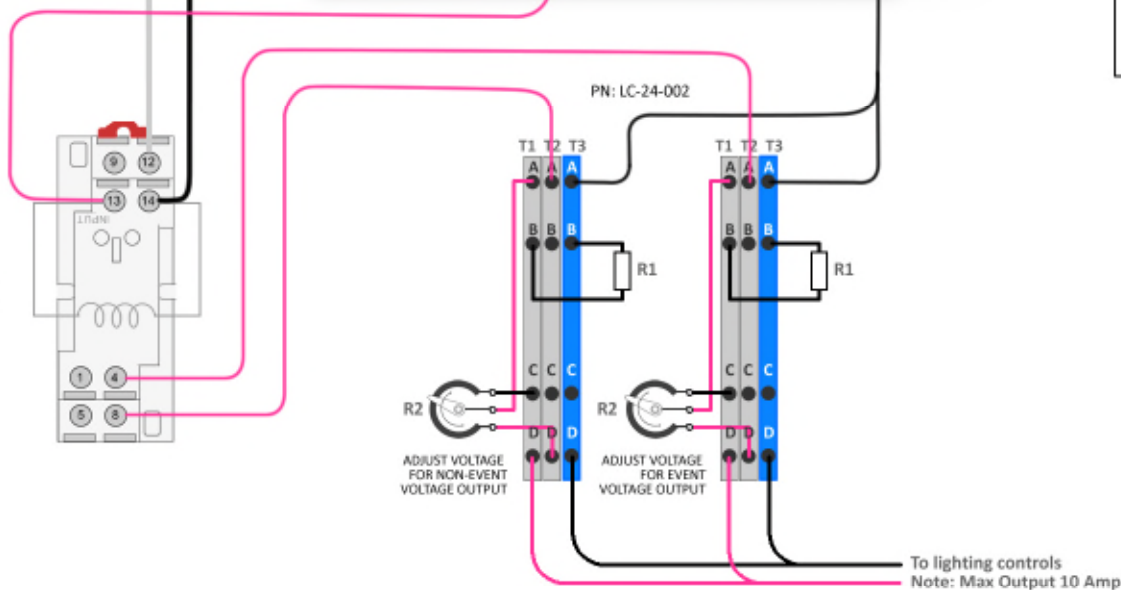

782-2C-24D

RELAY HIGH

Manual Override

DRAWING NO	REV.
WDA-LC-24-002	0
LAYER	
PROJECT	
LIGHTING CONTROLS VT-IPM2M-113 ADR Open ADR 1.0, 2.0a/b Virtual End Node	
CHKD	jk DATE 01/04/21